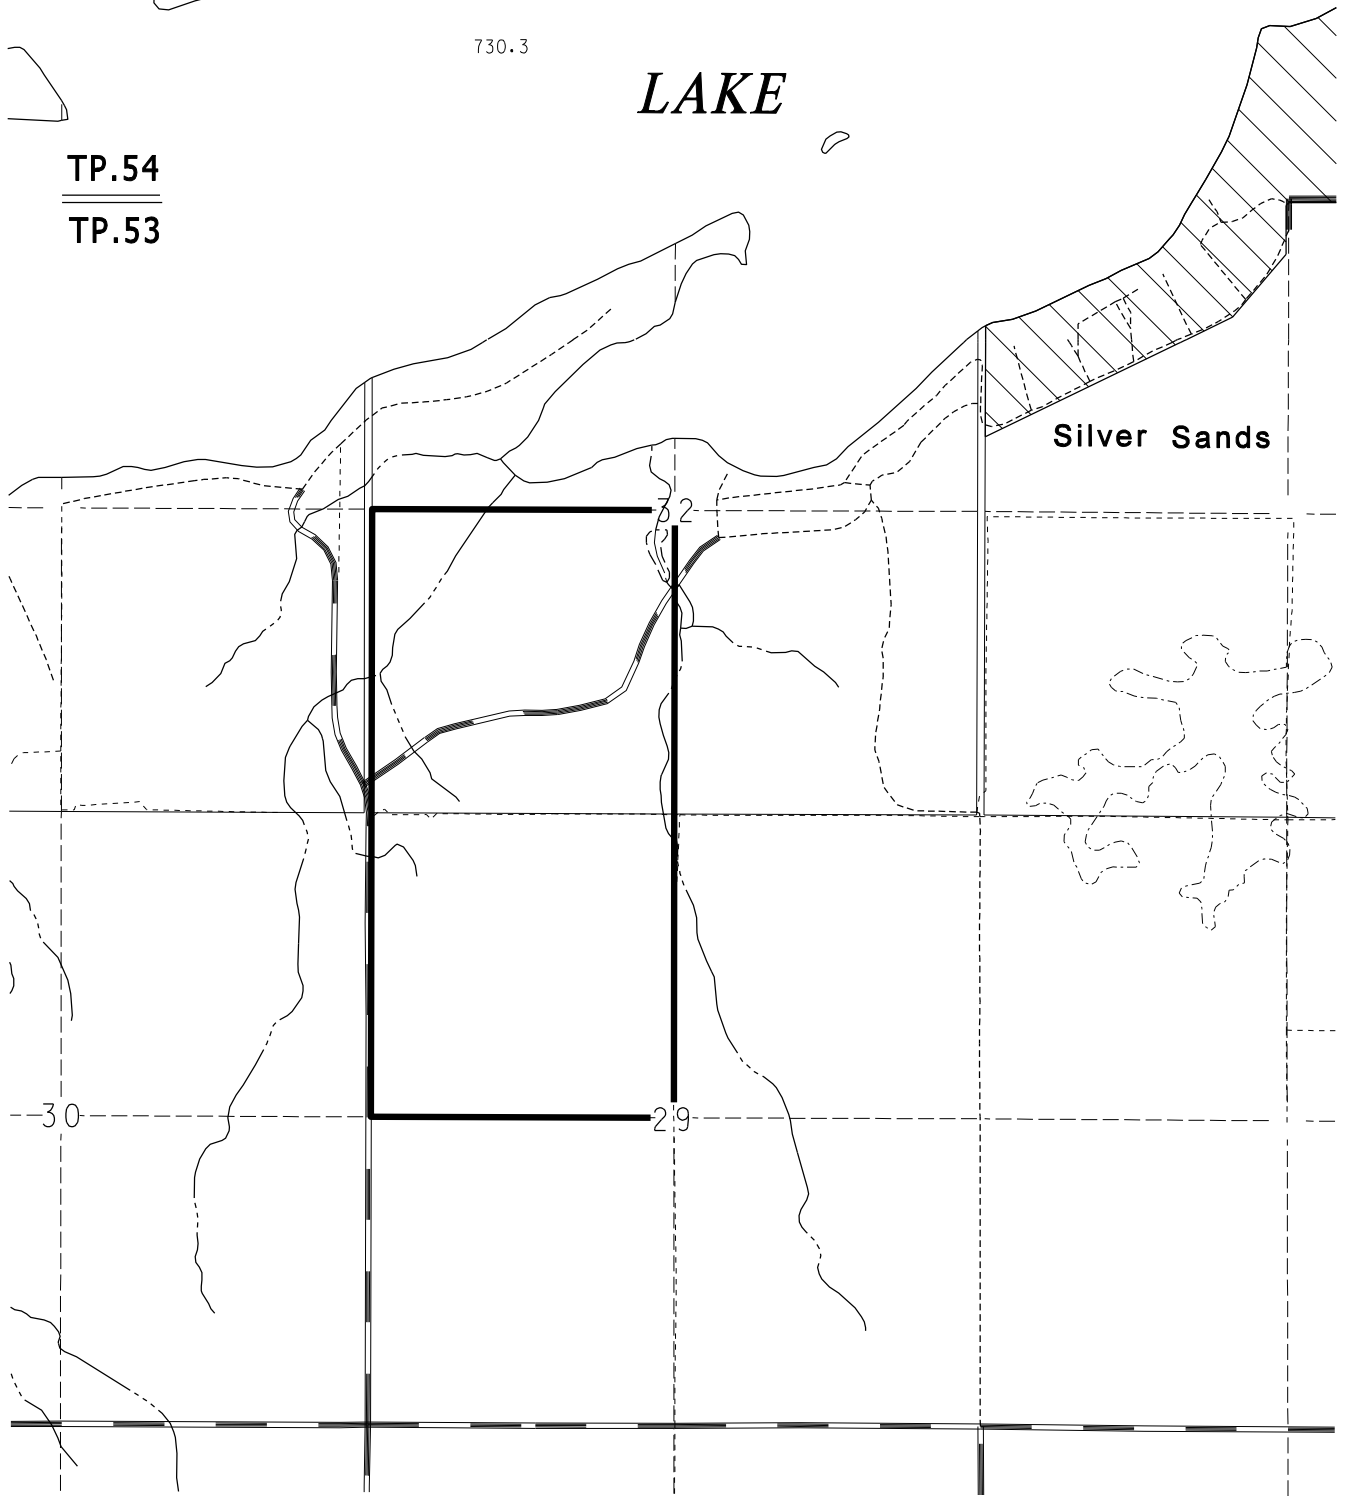

ISLE

730.3

LAKE

TP.54

TP.53

Silver Sands

Area	318.04 Ac. 128.71 Ha	DEPARTMENT OF COMMUNITY DEVELOPMENT Parks and Protected Areas Division	Scale	1:20 000
O.C. Number	454/71-51		Date	NOV. 30, 2001
Graphic File	ISLE LAKE	PLAN SHOWING ISLE LAKE NATURAL AREA IN TOWNSHIP 53, RANGE 05 WEST OF THE FIFTH MERIDIAN	Drawn by	LAC
Remarks	83g10ne 83G10se		NATURAL AREA BOUNDARY SHOWN THUS 	Digital data: 1:20 000 Supplied by Resource Data Division, 1998 NAD 83

ISLE LAKE

OC Hectares:

105.94

Detailed Legal Description:

Twp 53 Rge 5 W5: NW29, SW32.