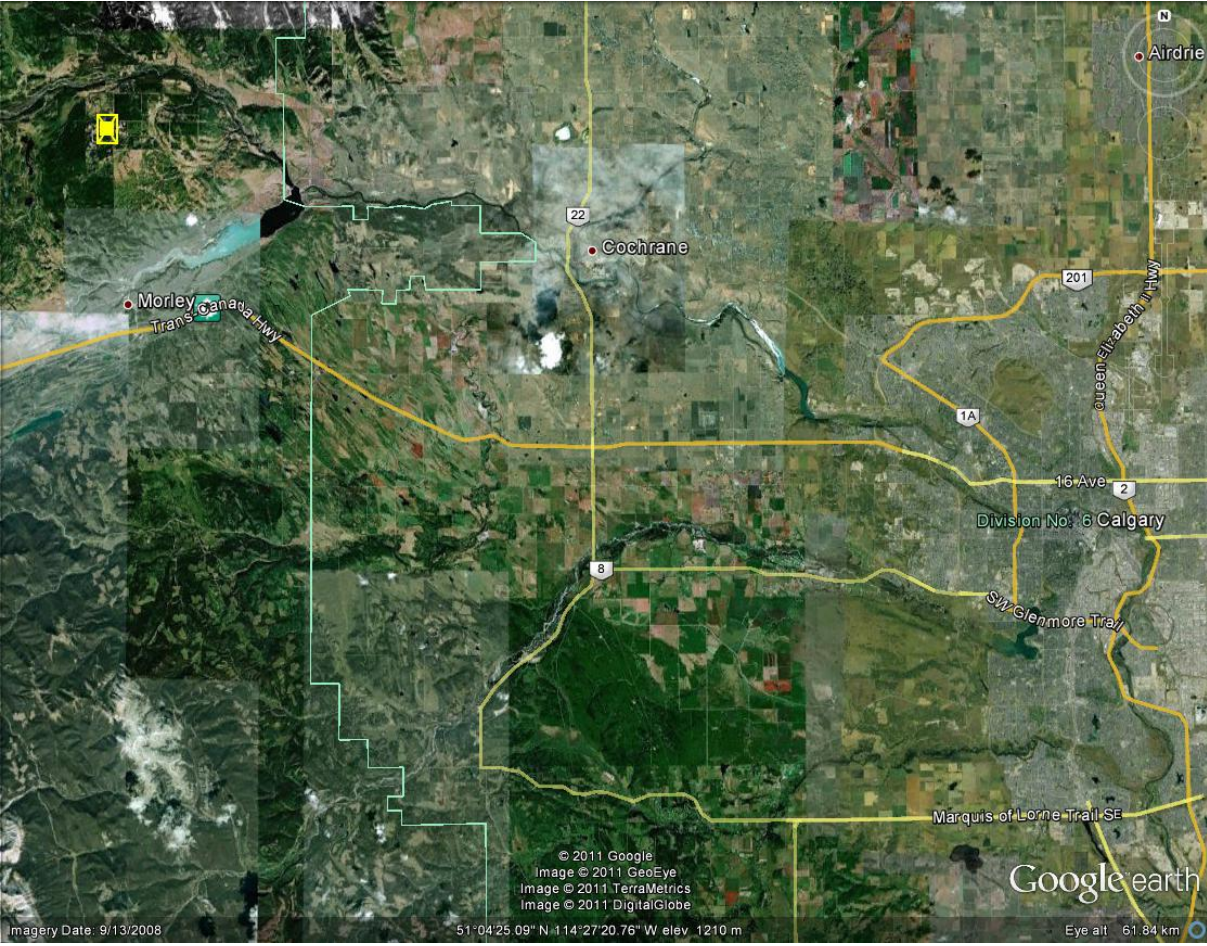

Recreation Activities:

Access:

Notes:

Images:

Imagery Date: 9/13/2008

51°04'25.09" N 114°27'20.76" W elev. 1210 m

Eye alt 61.84 km

© 2011 Google
Image © 2011 GeoEye
Image © 2011 TerraMetrics
Image © 2011 DigitalGlobe

Google earth